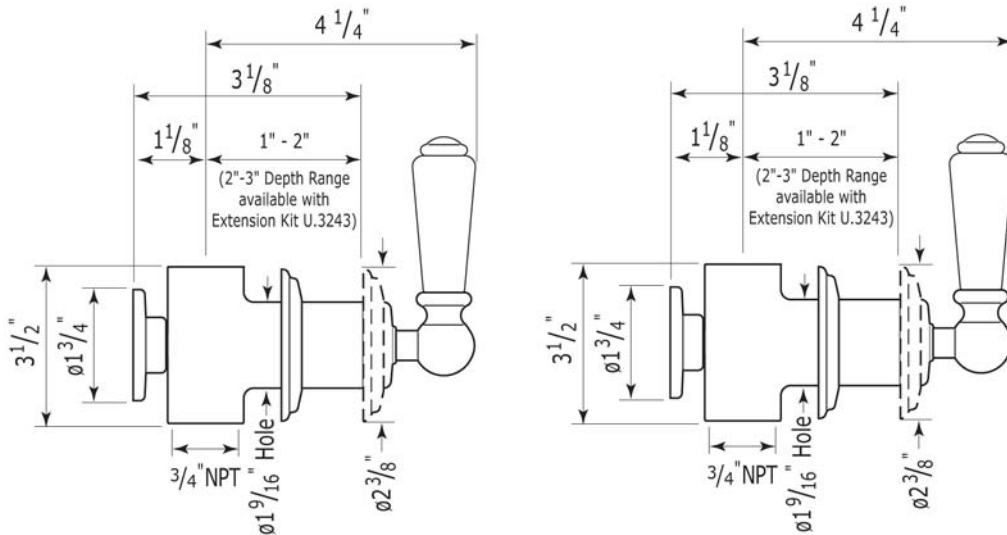

Pair of 3/4" Concealed Wall Valves with Lever Handles

ROHL Perrin & Rowe Bath

U.3230L

FEATURES

- 1/4-turn ceramic disc valves
- 3/4" concealed wall valves
- Matching hot and cold valves
- Remote pressure balance valve available, order RPBV2
- NOT for thermostatic systems
- 16-20 GPM
- Includes both porcelain and metal lever inserts

FINISHES

- Polished Chrome
- Polished Nickel
- Satin Nickel
- Inca Brass
- English Bronze

WARRANTY

- Limited Lifetime

U.3230L Spare Parts

Where * Indicated Specify Color.